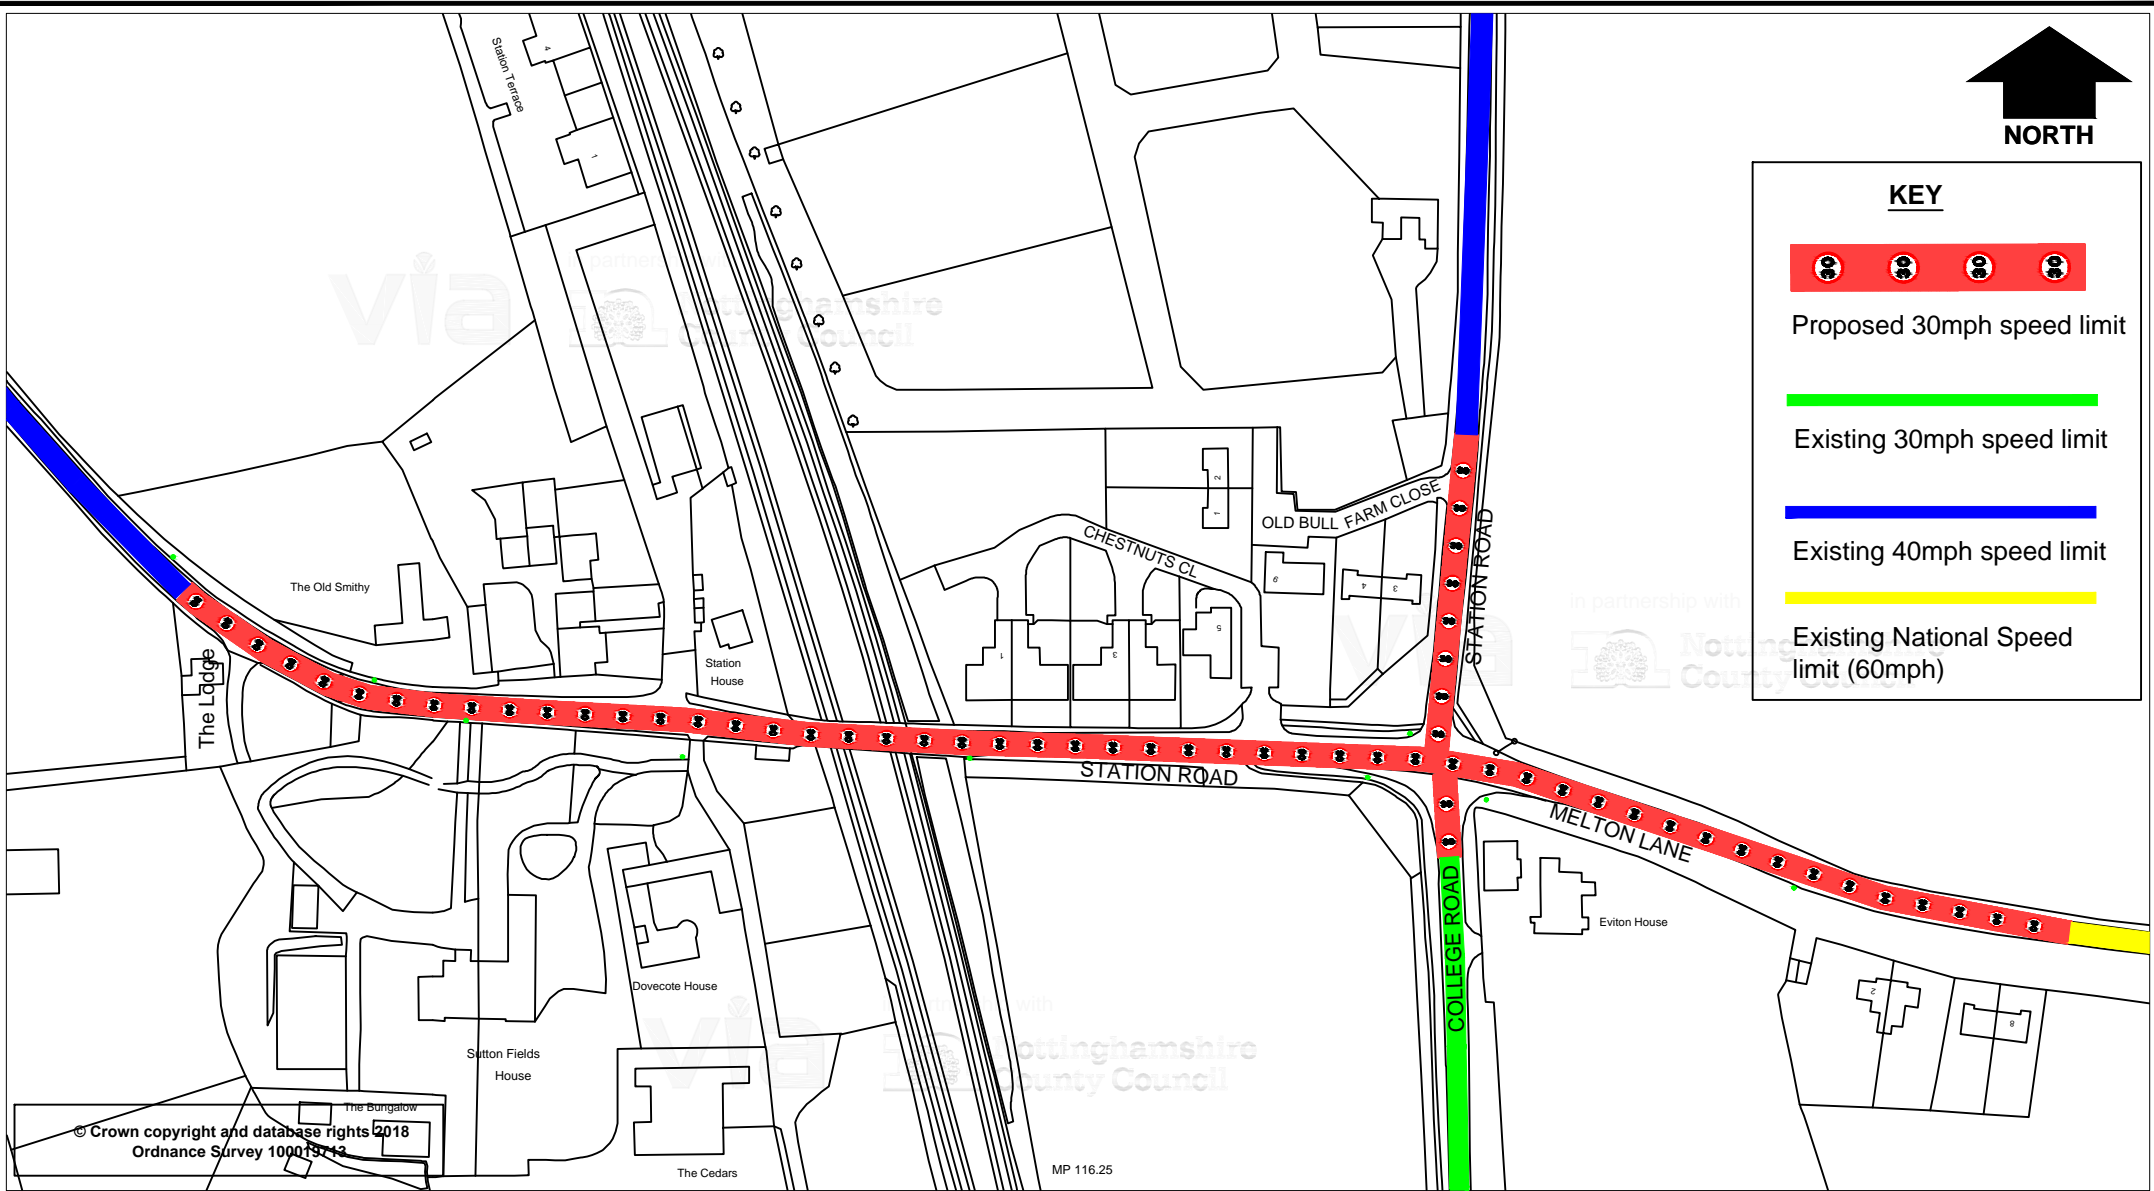

KEY

Proposed 30mph speed limit

Existing 30mph speed limit

Existing 40mph speed limit

Existing National Speed limit (60mph)

© Crown copyright and database rights 2018
Ordnance Survey 100019742

Rev	Description	Drawn	Ch'kd	Auth	Date
		SLW			Nov '18
		JAB			Nov '18
		HRN			Traced
					Scale

Project		Sutton Bonington Crossroads		Drawn	Date
Status	Project No.	TRO 8275	Ch'kd	SLW	Nov '18
Advert	Proposed 30mph Speed Limit		Auth	JAB	Nov '18
Title	Advert plan		Rev	HRN	Traced
Drawing No.	H/SLW/2903/01				Scale